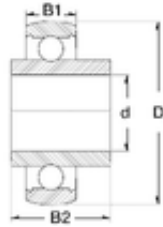

BM Bearing Power Machinery Co., Ltd.

45 mm x 85 mm x 49,2 mm ZEN SUC209 ZEN Bearings

Bearing No. SUC209

Size	45x85x49.2 mm
Bore Diameter	45 mm
Outer Diameter	85 mm
Width	49,2 mm
d	45 mm
D	85 mm
B	49,2 mm
C	22 mm
Basic dynamic load rating (C)	25,6 kN

SUC209 Bearing 2D drawings and 3D CAD models