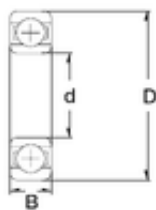

BM Bearing Power Machinery Co., Ltd.

38,1 mm x 82,55 mm x 19,05 mm ZEN
RLS12-2RS ZEN Bearings

Bearing No. RLS12-2RS

Size	38.1x82.55x19.05 mm
Bore Diameter	38,1 mm
Outer Diameter	82,55 mm
Width	19,05 mm
d	38,1 mm
D	82,55 mm
B	19,05 mm
C	19,05 mm
Basic dynamic load rating (C)	30,2 kN
Basic static load rating (C0)	17,5 kN

RLS12-2RS Bearing 2D drawings and 3D CAD models