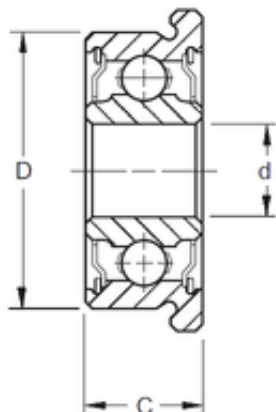

### 6 mm x 15 mm x 5 mm ZEN F696-2RS ZEN Bearings

Bearing No. F696-2RS

Size	6x15x5 mm
Bore Diameter	6 mm
Outer Diameter	15 mm
Width	5 mm
d	6 mm
D	15 mm
B	5 mm
C	5 mm
Basic dynamic load rating (C)	1,34 kN
Basic static load rating (C0)	0,523 kN

F696-2RS Bearing 2D drawings and 3D CAD models