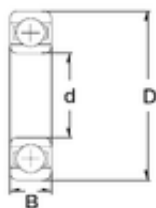

BM Bearing Power Machinery Co., Ltd.

160 mm x 290 mm x 48 mm ZEN 6232 ZEN Bearings

Bearing No. 6232

Size	160x290x48 mm
Bore Diameter	160 mm
Outer Diameter	290 mm
Width	48 mm
d	160 mm
D	290 mm
B	48 mm
C	48 mm
Weight	14,5 Kg
Basic dynamic load rating (C)	142,5 kN
Basic static load rating (C0)	145 kN

6232 Bearing 2D drawings and 3D CAD models