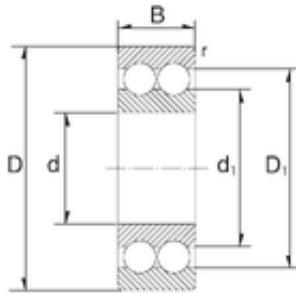

BM Bearing Power Machinery Co., Ltd.

15 mm x 24 mm x 7 mm ZEN 3802-2RS ZEN Bearings

Bearing No. 3802-2RS

Size	15x24x7 mm
Bore Diameter	15 mm
Outer Diameter	24 mm
Width	7 mm
d	15 mm
D	24 mm
B	7 mm
C	7 mm
Weight	0,009 Kg
Basic dynamic load rating (C)	2,43 kN
Basic static load rating (C0)	1,96 kN

3802-2RS Bearing 2D drawings and 3D CAD models