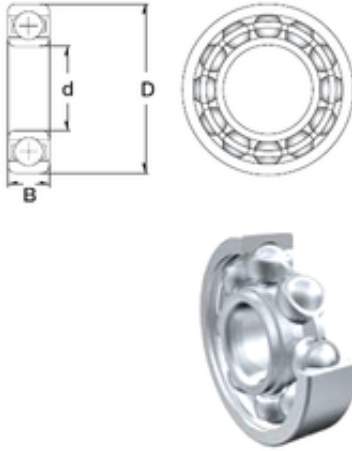

BM Bearing Power Machinery Co., Ltd.

40 mm x 90 mm x 33 mm ZEN 62308 ZEN Bearings

Bearing No. 62308

Size	40x90x33 mm
Bore Diameter	40 mm
Outer Diameter	90 mm
Width	33 mm
d	40 mm
D	90 mm
B	33 mm
C	33 mm
Weight	0,89 Kg
Basic dynamic load rating (C)	41 kN
Basic static load rating (C0)	24 kN

62308 Bearing 2D drawings and 3D CAD models