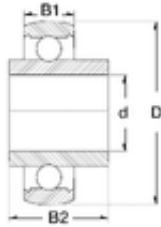

BM Bearing Power Machinery Co., Ltd.

50 mm x 100 mm x 55,6 mm ZEN SUCX10 ZEN Bearings

Bearing No. SUCX10

Size	50x100x55.6 mm
Bore Diameter	50 mm
Outer Diameter	100 mm
Width	55,6 mm
d	50 mm
D	100 mm
B	55,6 mm
C	25 mm
Basic dynamic load rating (C)	34 kN

SUCX10 Bearing 2D drawings and 3D CAD models