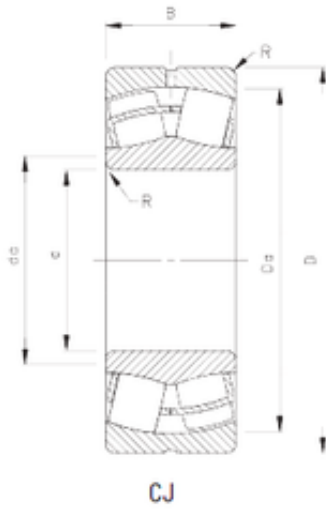

BM Bearing Power Machinery Co., Ltd.

45 mm x 85 mm x 23 mm Timken 22209CJ Timken Bearings

Bearing No. 22209CJ

Size	45x85x23 mm
Bore Diameter	45 mm
Outer Diameter	85 mm
Width	23 mm
d	45 mm
D	85 mm
B	23 mm
C	23 mm
R	1 mm
Da	77 mm
da	55 mm

22209CJ Bearing 2D drawings and 3D CAD models