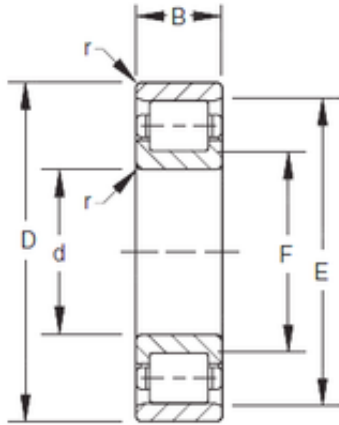

## 300 mm x 480 mm x 67 mm Timken 300RF51 Timken Bearings

Bearing No. 300RF51

|                |        |
|----------------|--------|
| Bore Diameter  | 300 mm |
| Outer Diameter | 452 mm |
| d              | 300 mm |
| F              | 329 mm |
| D              | 480 mm |
| E              | 452 mm |
| B              | 67 mm  |
| C              | 67 mm  |
| r max          | 3 mm   |

300RF51 Bearing 2D drawings and 3D CAD models