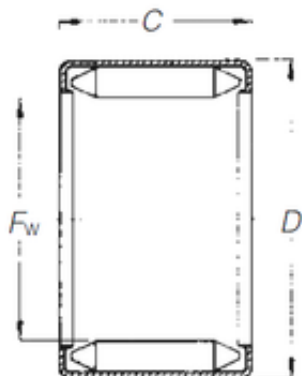

BM Bearing Power Machinery Co., Ltd.

Timken DL 47 16 Timken Bearings

Bearing No. DL 47 16

Size	47x55x16 mm
Bore Diameter	47 mm
Outer Diameter	55 mm
Width	16 mm
Fw	47 mm
D	55 mm
C	16 mm
Weight	0,06 Kg
Basic dynamic load rating (C)	25 kN
Basic static load rating (C0)	61 kN
(Grease) Lubrication Speed	4200 r/min

DL 47 16 Bearing 2D drawings and 3D CAD models