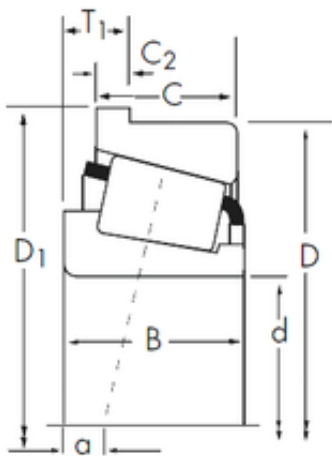

BM Bearing Power Machinery Co., Ltd.

38,481 mm x 65,088 mm x 11,908 mm Timken
13890/13836-B Timken Bearings

Bearing No. 13890/13836-B

Size	38.481x65.088x11.908 mm
Bore Diameter	38,481 mm
Outer Diameter	65,088 mm
Width	11,908 mm
d	38,481 mm
D	65,088 mm
T1	5,944 mm
B	11,908 mm
C	9,525 mm
R	0,4 mm

13890/13836-B Bearing 2D drawings and 3D CAD models