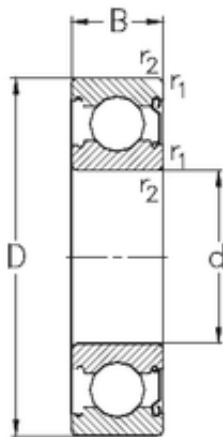

### 90 mm x 160 mm x 30 mm NKE 6218-Z NKE Bearings

Bearing No. 6218-Z

Size	90x160x30 mm
Bore Diameter	90 mm
Outer Diameter	160 mm
Width	30 mm
d	90 mm
D	160 mm
B	30 mm
C	30 mm
r1 min.	2 mm
r2 min.	2 mm
Weight	2,2 Kg
Basic dynamic load rating (C)	96 kN
Basic static load rating (C0)	72 kN

6218-Z Bearing 2D drawings and 3D CAD models