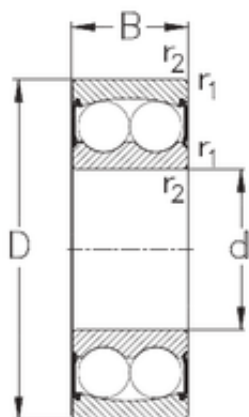

### 55 mm x 100 mm x 25 mm NKE 2211-2RS NKE Bearings

Bearing No. 2211-2RS

Size	55x100x25 mm
Bore Diameter	55 mm
Outer Diameter	100 mm
Width	25 mm
d	55 mm
D	100 mm
B	25 mm
C	25 mm
r1 min.	1,5 mm
r2 min.	1,5 mm
Weight	0,8 Kg
Basic dynamic load rating (C)	27,6 kN
Basic static load rating (C0)	10,6 kN

2211-2RS Bearing 2D drawings and 3D CAD models