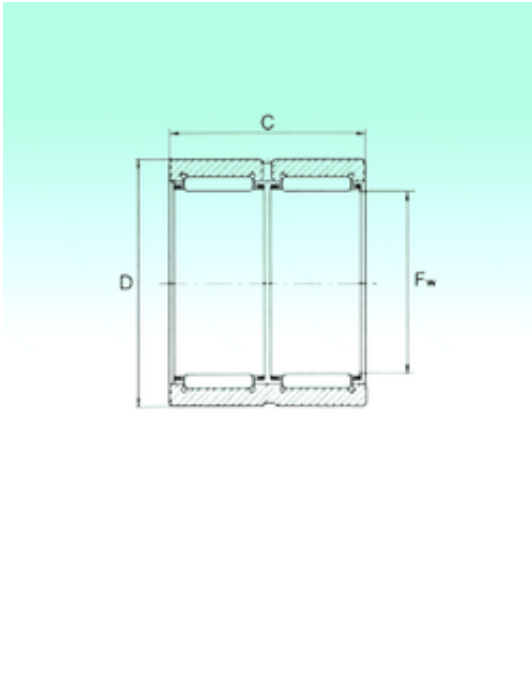

BM Bearing Power Machinery Co., Ltd.

RNA 6910 ZW Bearing 2D drawings and 3D CAD models

NBS RNA 6910 ZW NBS Bearings

Bearing No. RNA 6910 ZW

Size	58x72x40 mm
Bore Diameter	58 mm
Outer Diameter	72 mm
Width	40 mm
Fw	58 mm
D	72 mm
C	40 mm
Weight	0,296 Kg
Basic dynamic load rating (C)	69,4 kN
Basic static load rating (C0)	132 kN