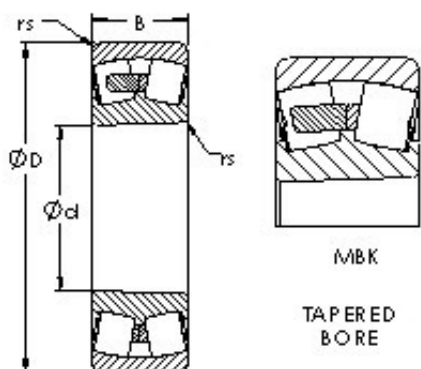

BM Bearing Power Machinery Co., Ltd.

AST 21315MBK AST Bearings

Bearing No. 21315MBK

Size	75x160x37 mm
Bore Diameter	75 mm
Outer Diameter	160 mm
Width	37 mm
Bearing Type	tapered bore
Bore Dia (d)	75.0000
Outer Dia (D)	160.0000
Width (B)	37.0000
Radius (min) (rs)	2.100
Dynamic Load Rating (Cr)	208,000
Static Load Rating (Cor)	131,000
Max Speed (Grease) (X1000 RPM)	2
Max Speed (Oil) (X1000 RPM)	3
Weight (g)	3,750.00
Material	52100 Chrome steel, or equivalent

21315MBK Bearing 2D drawings and 3D CAD models