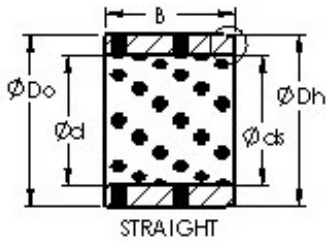

BM Bearing Power Machinery Co., Ltd.

AST AST650 152130 AST Bearings

Bearing No. AST650 152130

Bore Diameter	16 mm
Outer Diameter	21 mm
Bearing Type	straight
Shaft Dia., Nominal (d)	16.0000
Housing Bore Dia. (Dh) - 21 +0.021 / -0	21 +0.021 / 0
Bearing Outside Diameter, Nominal(Do)	21.000
Bearing Outside Diameter Tolerance (Do tol.)	21 +0.021 / +0.008
Bearing Bore after Mounting (di)	16 +0.034 / +0.016
Bearing Length, Nominal (B)	30.000
Bearing Length Tolerance (B tol.) - -0.10 / -0.30	0.10 / 0.30
OD Chamfer Length (Co)	2.000
ID Chamfer Angle (B deg.)	15
ID Chamfer Length (Ci)	1.200
Material	Cast bronze with solid lubricant inserts.