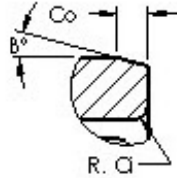

BM Bearing Power Machinery Co., Ltd.

AST AST650 152130 AST Bearings

Bearing No. AST650 152130

Bore Diameter	16 mm
Outer Diameter	21 mm
Bearing Type	straight
Shaft Dia., Nominal (d)	16.0000
Housing Bore Dia. (Dh) - 21 +0.021 / -0	21 +0.021 / 0
Bearing Outside Diameter, Nominal(Do)	21.000
Bearing Outside Diameter Tolerance (Do tol.)	21 +0.021 / +0.008
Bearing Bore after Mounting (di)	16 +0.034 / +0.016
Bearing Length, Nominal (B)	30.000
Bearing Length Tolerance (B tol.) - -0.10 / -0.30	0.10 / 0.30
OD Chamfer Length (Co)	2.000
ID Chamfer Angle (B deg.)	15
ID Chamfer Length (Ci)	1.200
Material	Cast bronze with solid lubricant inserts.