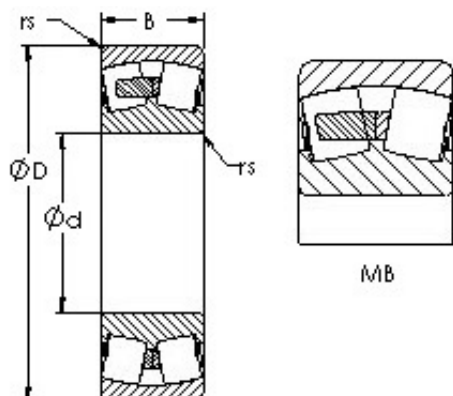

## AST 23044MB AST Bearings

Bearing No. 23044MB

Size	220x340x90 mm
Bore Diameter	220 mm
Outer Diameter	340 mm
Width	90 mm
Bearing Type	straight bore
Bore Dia (d)	220.0000
Outer Dia (D)	340.0000
Width (B)	90.0000
Radius (min) (rs)	3.000
Dynamic Load Rating (Cr)	1,025,000
Static Load Rating (Cor)	1,730,000
Max Speed (Grease) (X000 RPM)	1
Max Speed (Oil) (X000 RPM)	1
Weight (g)	31,240.00
Material	52100 Chrome steel, or equivalent

23044MB Bearing 2D drawings and 3D CAD models