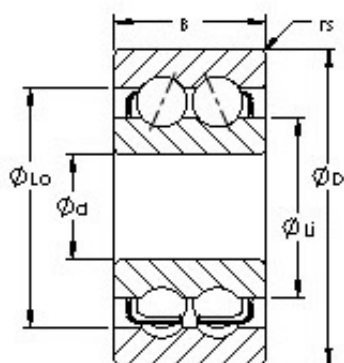

BM Bearing Power Machinery Co., Ltd.

AST 5208 AST Bearings

Bearing No. 5208

Size	40x80x30.163 mm
Bore Diameter	40 mm
Outer Diameter	80 mm
Width	30,163 mm
Bearing Type	open
Bore Dia (d)	40.0000
Outer Dia (D)	80.0000
Width (B)	30.1630
Radius (min) (rs)	1.100
Dynamic Load Rating (Cr)	44,900
Static Load Rating (Cor)	34,000
Max Speed (Grease) (X1000 RPM)	6
Max Speed (Oil) (X1000 RPM)	8
Max. Shaft Shoulder Dia. Inner (Li)	47.0
Min. Housing Shoulder Dia., Outer (Lo)	73.0
Weight (g)	530.00
Precision	A1
Standard Clearance	C0
Material	52100 Chrome steel, or equivalent

5208 Bearing 2D drawings and 3D CAD models