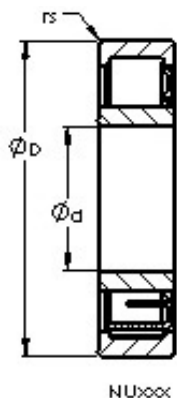

BM Bearing Power Machinery Co., Ltd.

AST NU2326 EM AST Bearings

Bearing No. NU2326 EM

| | |
|--|-----------------------------------|
| Size | 130x280x93 mm |
| Bore Diameter | 130 mm |
| Outer Diameter | 280 mm |
| Width | 93 mm |
| Bearing Type | NU |
| Bore Dia (d) | 130.0000 |
| Outer Dia (D) | 280.0000 |
| Width (B) | 93.0000 |
| Radius (min) (rs) | 4.000 |
| Dynamic Load Rating (Cr) | 909,000 |
| Static Load Rating (Cor) | 1,212,000 |
| Max Speed (Grease) (X1000 RPM) | 2 |
| Max Speed (Oil) (X1000 RPM) | 2 |
| Max. Shaft Shoulder Dia. Inner (Li) | 167.0 |
| Min. Housing Shoulder Dia., Outer (Lo) | 247.0 |
| Weight (g) | 28,970.00 |
| Precision | RBEC 1 |
| Standard Clearance | C0 |
| Material | 52100 Chrome steel, or equivalent |

NU2326 EM Bearing 2D drawings and 3D CAD models